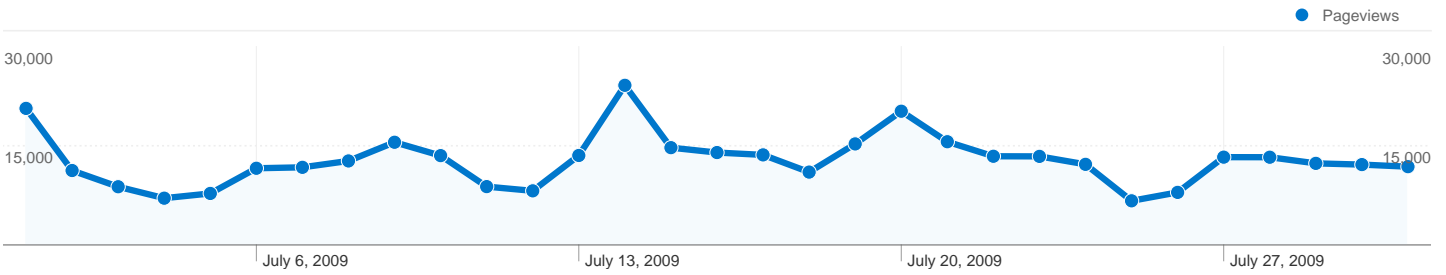

**Site Usage**

**201,272** Visits

**66.83%** Bounce Rate

**396,236** Pageviews

**00:01:47** Avg. Time on Site

**1.97** Pages/Visit

**62.07%** % New Visits

**Map Overlay world**

**Visitors Overview**

**Traffic Sources Overview**

**201,272 visits came from 191 countries/territories**

Site Usage						
Visits	Pages/Visit	Avg. Time on Site	% New Visits	Bounce Rate		
<b>201,272</b> % of Site Total: 100.00%	<b>1.97</b> Site Avg: 1.97 (0.00%)	<b>00:01:47</b> Site Avg: 00:01:47 (0.00%)	<b>64.02%</b> Site Avg: 62.07% (3.15%)	<b>66.83%</b> Site Avg: 66.83% (0.00%)		
Country/Territory	Visits	Pages/Visit	Avg. Time on Site	% New Visits	Bounce Rate	
United States	<b>56,134</b>	1.84	00:01:36	66.17%	69.04%	
Japan	<b>14,124</b>	1.48	00:00:53	68.49%	74.45%	
United Kingdom	<b>13,497</b>	1.87	00:01:35	62.17%	67.57%	
Germany	<b>9,849</b>	2.03	00:02:06	58.82%	65.58%	
France	<b>8,957</b>	3.35	00:02:26	67.18%	53.50%	
Canada	<b>7,467</b>	1.91	00:01:32	63.91%	67.22%	
India	<b>7,149</b>	2.05	00:02:30	72.29%	62.48%	
Brazil	<b>6,648</b>	2.01	00:01:58	65.37%	66.67%	
Italy	<b>4,810</b>	2.06	00:01:48	61.46%	61.77%	

Spain	<b>4,476</b>	1.81	00:01:35	60.97%	70.26%
					1 - 10 of 191

Pages on this site were viewed a total of 396,236 times

396,236 Pageviews

330,516 Unique Views

66.83% Bounce Rate

**137,477 people visited this site**

**201,272** Visits

**137,477** Absolute Unique Visitors

**396,236** Pageviews

**1.97** Average Pageviews

**00:01:47** Time on Site

**66.83%** Bounce Rate

**62.07%** New Visits