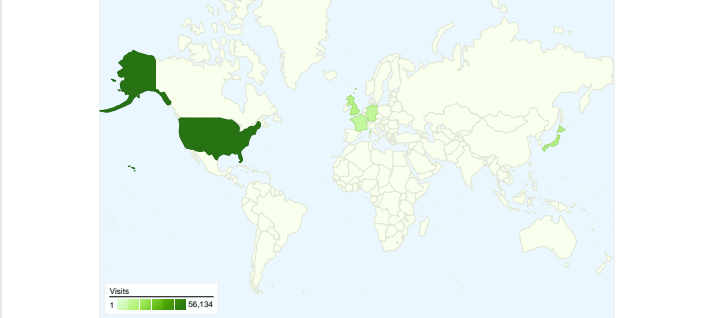

**Site Usage**

**201,272** Visits

**66.83%** Bounce Rate

**396,236** Pageviews

**00:01:47** Avg. Time on Site

**1.97** Pages/Visit

**62.07%** % New Visits

**Map Overlay world**

**Visitors Overview**

**Traffic Sources Overview**

**201,272 visits came from 191 countries/territories**

Site Usage						
Visits	Pages/Visit	Avg. Time on Site	% New Visits	Bounce Rate		
<b>201,272</b> % of Site Total: 100.00%	<b>1.97</b> Site Avg: 1.97 (0.00%)	<b>00:01:47</b> Site Avg: 00:01:47 (0.00%)	<b>64.02%</b> Site Avg: 62.07% (3.15%)	<b>66.83%</b> Site Avg: 66.83% (0.00%)		
Country/Territory	Visits	Pages/Visit	Avg. Time on Site	% New Visits	Bounce Rate	
United States	<b>56,134</b>	1.84	00:01:36	66.17%	69.04%	
Japan	<b>14,124</b>	1.48	00:00:53	68.49%	74.45%	
United Kingdom	<b>13,497</b>	1.87	00:01:35	62.17%	67.57%	
Germany	<b>9,849</b>	2.03	00:02:06	58.82%	65.58%	
France	<b>8,957</b>	3.35	00:02:26	67.18%	53.50%	
Canada	<b>7,467</b>	1.91	00:01:32	63.91%	67.22%	
India	<b>7,149</b>	2.05	00:02:30	72.29%	62.48%	
Brazil	<b>6,648</b>	2.01	00:01:58	65.37%	66.67%	
Italy	<b>4,810</b>	2.06	00:01:48	61.46%	61.77%	

All traffic sources sent a total of 201,272 visits

 23.61% Direct Traffic

 62.19% Referring Sites

 14.20% Search Engines

- **Referring Sites**  
125,176.00 (62.19%)
- **Direct Traffic**  
47,517.00 (23.61%)
- **Search Engines**  
28,577.00 (14.20%)
- **Other**  
2 (> 0.00%)

**137,477 people visited this site**

**201,272** Visits

**137,477** Absolute Unique Visitors

**396,236** Pageviews

**1.97** Average Pageviews

**00:01:47** Time on Site

**66.83%** Bounce Rate

**62.07%** New Visits