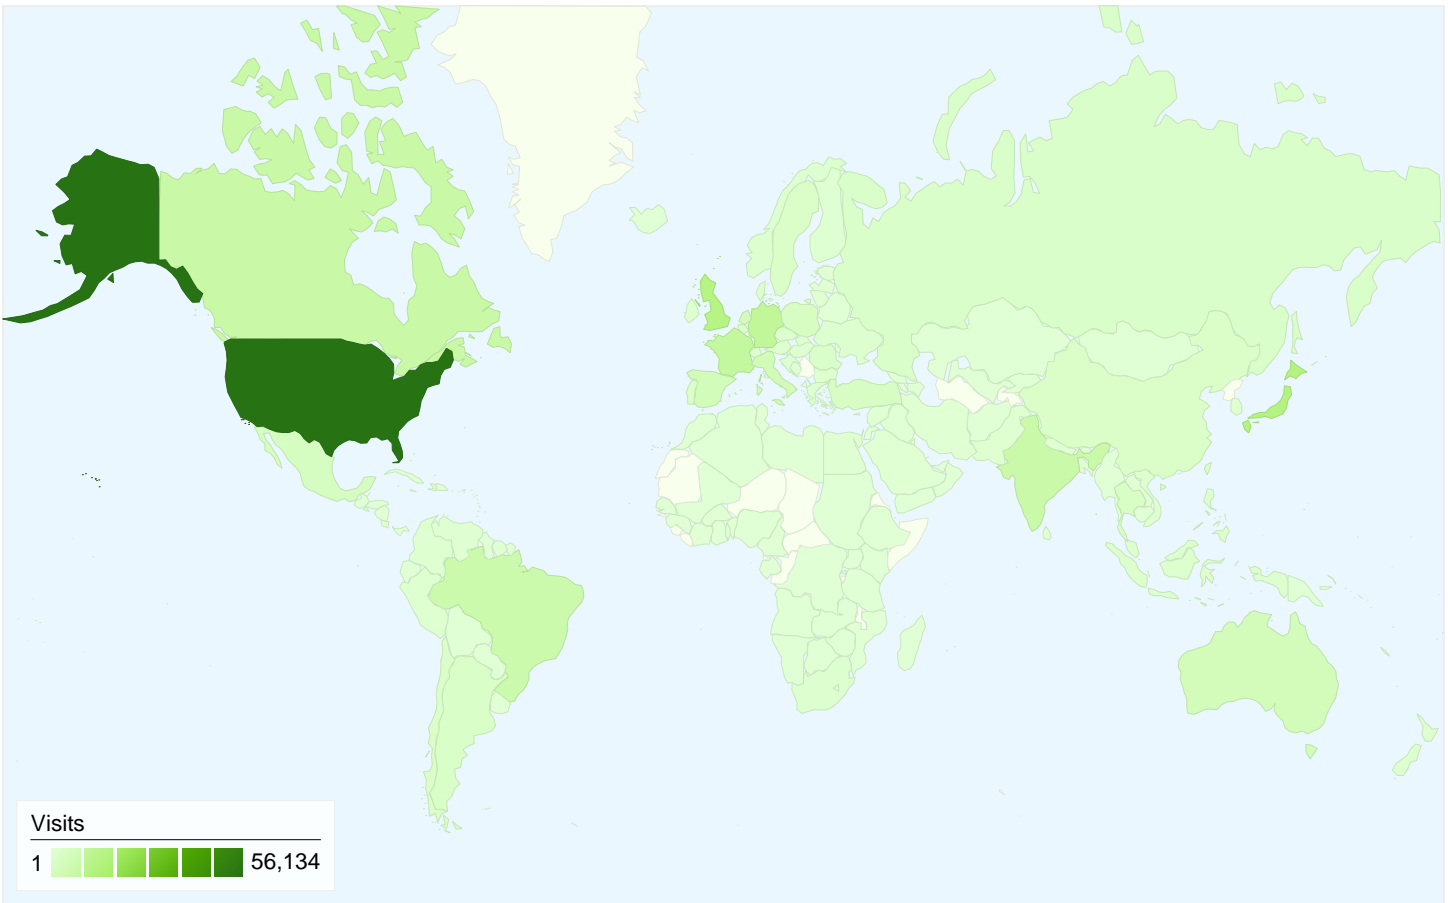

**Site Usage**

**201,272** Visits

**66.83%** Bounce Rate

**396,236** Pageviews

**00:01:47** Avg. Time on Site

**1.97** Pages/Visit

**62.07%** % New Visits

**Map Overlay world**

**Visitors Overview**

**Traffic Sources Overview**

**201,272 visits came from 191 countries/territories**

Site Usage						
Visits	Pages/Visit	Avg. Time on Site	% New Visits	Bounce Rate		
<b>201,272</b> % of Site Total: 100.00%	<b>1.97</b> Site Avg: 1.97 (0.00%)	<b>00:01:47</b> Site Avg: 00:01:47 (0.00%)	<b>64.02%</b> Site Avg: 62.07% (3.15%)	<b>66.83%</b> Site Avg: 66.83% (0.00%)		
Country/Territory	Visits	Pages/Visit	Avg. Time on Site	% New Visits	Bounce Rate	
United States	<b>56,134</b>	1.84	00:01:36	66.17%	69.04%	
Japan	<b>14,124</b>	1.48	00:00:53	68.49%	74.45%	
United Kingdom	<b>13,497</b>	1.87	00:01:35	62.17%	67.57%	
Germany	<b>9,849</b>	2.03	00:02:06	58.82%	65.58%	
France	<b>8,957</b>	3.35	00:02:26	67.18%	53.50%	
Canada	<b>7,467</b>	1.91	00:01:32	63.91%	67.22%	
India	<b>7,149</b>	2.05	00:02:30	72.29%	62.48%	
Brazil	<b>6,648</b>	2.01	00:01:58	65.37%	66.67%	
Italy	<b>4,810</b>	2.06	00:01:48	61.46%	61.77%	

All traffic sources sent a total of 201,272 visits

 23.61% Direct Traffic

 62.19% Referring Sites

 14.20% Search Engines

- **Referring Sites**  
125,176.00 (62.19%)
- **Direct Traffic**  
47,517.00 (23.61%)
- **Search Engines**  
28,577.00 (14.20%)
- **Other**  
2 (> 0.00%)

**137,477 people visited this site**

**201,272** Visits

**137,477** Absolute Unique Visitors

**396,236** Pageviews

**1.97** Average Pageviews

**00:01:47** Time on Site

**66.83%** Bounce Rate

**62.07%** New Visits