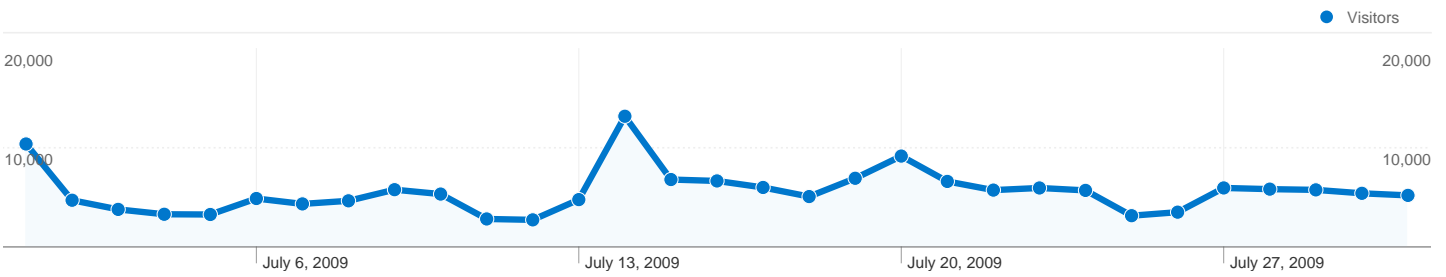

All traffic sources sent a total of 201,272 visits

 23.61% Direct Traffic

 62.19% Referring Sites

 14.20% Search Engines

- **Referring Sites**  
125,176.00 (62.19%)
- **Direct Traffic**  
47,517.00 (23.61%)
- **Search Engines**  
28,577.00 (14.20%)
- **Other**  
2 (> 0.00%)

**137,477 people visited this site**

**201,272** Visits

**137,477** Absolute Unique Visitors

**396,236** Pageviews

**1.97** Average Pageviews

**00:01:47** Time on Site

**66.83%** Bounce Rate

**62.07%** New Visits