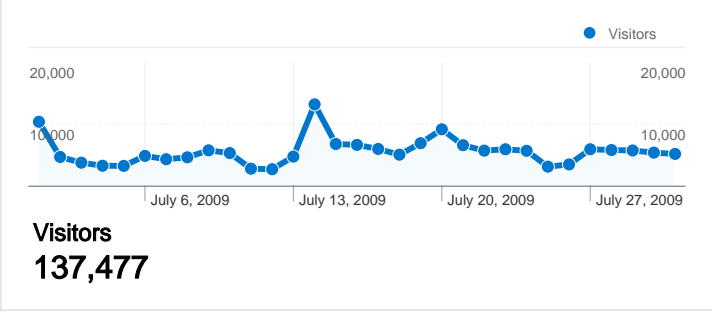

**Site Usage**

**201,272** Visits

**66.83%** Bounce Rate

**396,236** Pageviews

**00:01:47** Avg. Time on Site

**1.97** Pages/Visit

**62.07%** % New Visits

**Map Overlay world**

**Visitors Overview**

**Traffic Sources Overview**

**201,272 visits came from 191 countries/territories**

Site Usage						
Visits	Pages/Visit	Avg. Time on Site	% New Visits	Bounce Rate		
<b>201,272</b> % of Site Total: 100.00%	<b>1.97</b> Site Avg: 1.97 (0.00%)	<b>00:01:47</b> Site Avg: 00:01:47 (0.00%)	<b>64.02%</b> Site Avg: 62.07% (3.15%)	<b>66.83%</b> Site Avg: 66.83% (0.00%)		
Country/Territory	Visits	Pages/Visit	Avg. Time on Site	% New Visits	Bounce Rate	
United States	<b>56,134</b>	1.84	00:01:36	66.17%	69.04%	
Japan	<b>14,124</b>	1.48	00:00:53	68.49%	74.45%	
United Kingdom	<b>13,497</b>	1.87	00:01:35	62.17%	67.57%	
Germany	<b>9,849</b>	2.03	00:02:06	58.82%	65.58%	
France	<b>8,957</b>	3.35	00:02:26	67.18%	53.50%	
Canada	<b>7,467</b>	1.91	00:01:32	63.91%	67.22%	
India	<b>7,149</b>	2.05	00:02:30	72.29%	62.48%	
Brazil	<b>6,648</b>	2.01	00:01:58	65.37%	66.67%	
Italy	<b>4,810</b>	2.06	00:01:48	61.46%	61.77%	

**137,477 people visited this site**

**201,272** Visits

**137,477** Absolute Unique Visitors

**396,236** Pageviews

**1.97** Average Pageviews

**00:01:47** Time on Site

**66.83%** Bounce Rate

**62.07%** New Visits