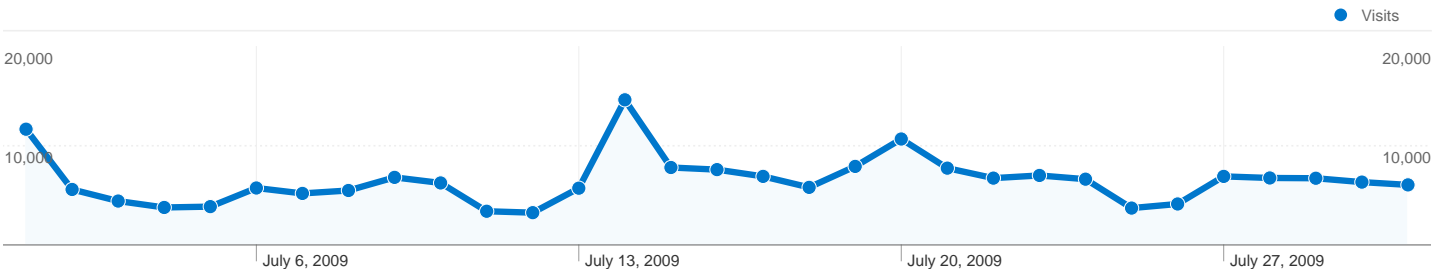

All traffic sources sent a total of 201,272 visits

23.61% Direct Traffic

62.19% Referring Sites

14.20% Search Engines

- **Referring Sites**
  125,176.00 (62.19%)
- **Direct Traffic**
  47,517.00 (23.61%)
- **Search Engines**
  28,577.00 (14.20%)
- **Other**
  2 (> 0.00%)

Top Traffic Sources

Sources	Visits	% visits	Keywords	Visits	% visits
(direct) ((none))	47,517	23.61%	montpellier danse	657	2.30%
google (organic)	27,772	13.80%	jquery navigation	397	1.39%
stumbleupon.com (referral)	9,995	4.97%	jquery menu	348	1.22%
cssglobe.com (referral)	7,228	3.59%	supersized	280	0.98%
twitter.com (referral)	6,881	3.42%	jquery slideshow	222	0.78%