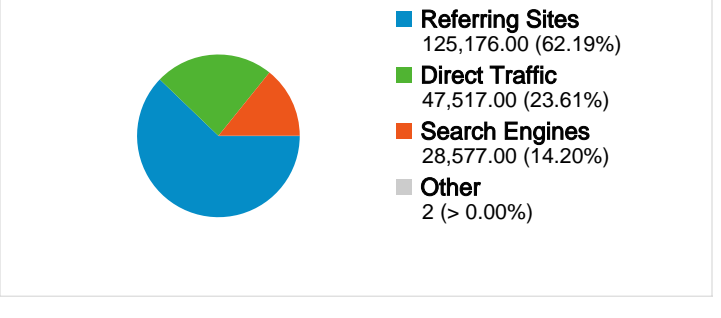

**Site Usage**

**201,272** Visits

**66.83%** Bounce Rate

**396,236** Pageviews

**00:01:47** Avg. Time on Site

**1.97** Pages/Visit

**62.07%** % New Visits

**Map Overlay world**

**Visitors Overview**

**Traffic Sources Overview**

**201,272 visits came from 191 countries/territories**

Site Usage						
Visits	Pages/Visit	Avg. Time on Site	% New Visits	Bounce Rate		
<b>201,272</b> % of Site Total: 100.00%	<b>1.97</b> Site Avg: 1.97 (0.00%)	<b>00:01:47</b> Site Avg: 00:01:47 (0.00%)	<b>64.02%</b> Site Avg: 62.07% (3.15%)	<b>66.83%</b> Site Avg: 66.83% (0.00%)		
Country/Territory	Visits	Pages/Visit	Avg. Time on Site	% New Visits	Bounce Rate	
United States	<b>56,134</b>	1.84	00:01:36	66.17%	69.04%	
Japan	<b>14,124</b>	1.48	00:00:53	68.49%	74.45%	
United Kingdom	<b>13,497</b>	1.87	00:01:35	62.17%	67.57%	
Germany	<b>9,849</b>	2.03	00:02:06	58.82%	65.58%	
France	<b>8,957</b>	3.35	00:02:26	67.18%	53.50%	
Canada	<b>7,467</b>	1.91	00:01:32	63.91%	67.22%	
India	<b>7,149</b>	2.05	00:02:30	72.29%	62.48%	
Brazil	<b>6,648</b>	2.01	00:01:58	65.37%	66.67%	
Italy	<b>4,810</b>	2.06	00:01:48	61.46%	61.77%	

All traffic sources sent a total of 201,272 visits

 23.61% Direct Traffic

 62.19% Referring Sites

 14.20% Search Engines

- **Referring Sites**  
125,176.00 (62.19%)
- **Direct Traffic**  
47,517.00 (23.61%)
- **Search Engines**  
28,577.00 (14.20%)
- **Other**  
2 (> 0.00%)

**137,477 people visited this site**

**201,272** Visits

**137,477** Absolute Unique Visitors

**396,236** Pageviews

**1.97** Average Pageviews

**00:01:47** Time on Site

**66.83%** Bounce Rate

**62.07%** New Visits