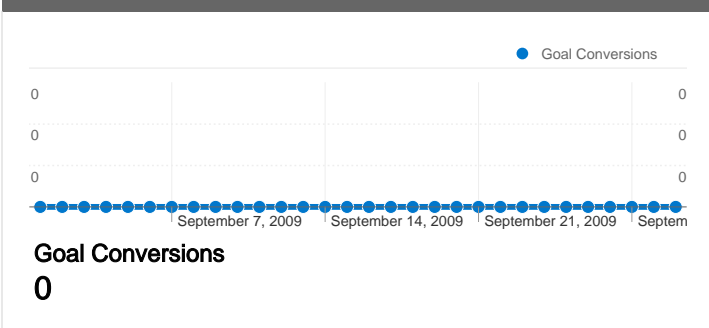

Site Usage

203,285 Visits

59.38% Bounce Rate

467,680 Pageviews

00:02:11 Avg. Time on Site

2.30 Pages/Visit

58.49% % New Visits

Visitors Overview

Visitors
134,952

Map Overlay world

Traffic Sources Overview

- Referring Sites
116,463.00 (57.29%)
- Direct Traffic
52,250.00 (25.70%)
- Search Engines
34,572.00 (17.01%)

Content Overview

| Pages | Pageviews | % Pageviews |
|-----------------------------|-----------|-------------|
| /live/boxes/ | 32,230 | 6.89% |
| /2009/03/sliding-boxes-and- | 25,689 | 5.49% |
| / | 25,503 | 5.45% |
| /2009/09/why-your-next- | 17,964 | 3.84% |
| /project/supersized/ | 16,192 | 3.46% |

Goals Overview

134,952 people visited this site

203,285 Visits

134,952 Absolute Unique Visitors

467,680 Pageviews

2.30 Average Pageviews

00:02:11 Time on Site

59.38% Bounce Rate

467,680 Pageviews

382,190 Unique Views

59.38% Bounce Rate

AdSense Performance

188,297 AdSense Page Impressions

\$134.63 AdSense Revenue

471,138 AdSense Unit Impressions

Top Content