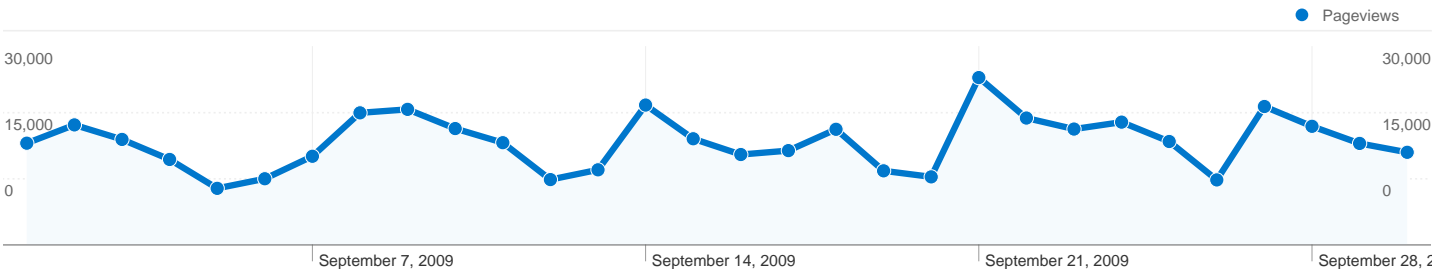

Pages on this site were viewed a total of 467,680 times

467,680 Pageviews

382,190 Unique Views

59.38% Bounce Rate

AdSense Performance

188,297 AdSense Page Impressions

$134.63 AdSense Revenue

471,138 AdSense Unit Impressions

Top Content

Pages	Pageviews	% Pageviews
/live/boxes/	32,230	6.89%
/2009/03/sliding-boxes-and-captions-with-jquery/	25,689	5.49%
/	25,503	5.45%
/2009/09/why-your-next-website-should-be-designed-with-	17,964	3.84%
/project/supersized/	16,192	3.46%