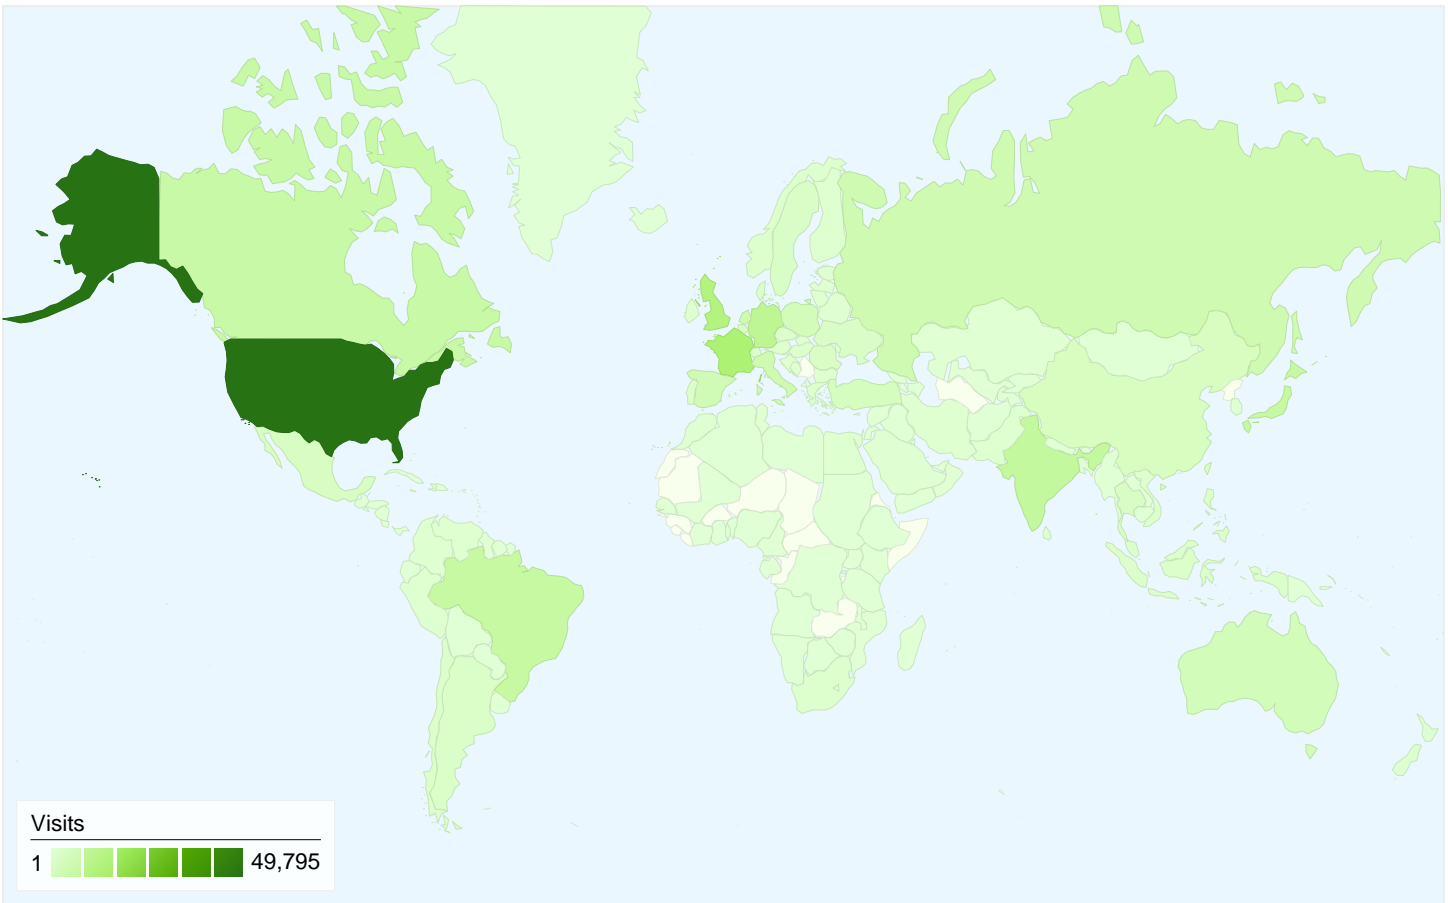

Visitors
134,952

Map Overlay world

Traffic Sources Overview

- Referring Sites
116,463.00 (57.29%)
- Direct Traffic
52,250.00 (25.70%)
- Search Engines
34,572.00 (17.01%)

Content Overview

| Pages | Pageviews | % Pageviews |
|-----------------------------|-----------|-------------|
| /live/boxes/ | 32,230 | 6.89% |
| /2009/03/sliding-boxes-and- | 25,689 | 5.49% |
| / | 25,503 | 5.45% |
| /2009/09/why-your-next- | 17,964 | 3.84% |
| /project/supersized/ | 16,192 | 3.46% |

All traffic sources sent a total of 203,285 visits

 25.70% Direct Traffic

 57.29% Referring Sites

 17.01% Search Engines

- **Referring Sites**
116,463.00 (57.29%)
- **Direct Traffic**
52,250.00 (25.70%)
- **Search Engines**
34,572.00 (17.01%)

Visitors completed 0 goal conversions

0 conversions, Goal 1: RSS Subscribers

Goal Performance

Goal Conversion Rate

Goal Conversion Rate
0.00%

Total Goal Value

Total Goal Value
\$0.00

203,285 visits came from 189 countries/territories

Site Usage

| Country/Territory | Visits | Pages/Visit | Avg. Time on Site | % New Visits | Bounce Rate |
|-----------------------|---------------|-------------|-------------------|--------------|-------------|
| United States | 49,795 | 2.02 | 00:01:47 | 63.17% | 64.62% |
| France | 14,379 | 4.10 | 00:03:05 | 62.71% | 44.27% |
| United Kingdom | 12,589 | 2.10 | 00:01:59 | 60.23% | 59.77% |
| Germany | 9,484 | 2.39 | 00:02:09 | 55.35% | 56.40% |
| India | 7,987 | 2.25 | 00:02:49 | 70.40% | 58.90% |
| Japan | 7,257 | 1.81 | 00:01:16 | 59.23% | 61.39% |
| Brazil | 7,200 | 2.22 | 00:02:26 | 60.56% | 59.04% |
| Canada | 6,791 | 2.12 | 00:02:09 | 61.15% | 62.07% |
| Russia | 5,237 | 2.55 | 00:02:56 | 63.19% | 52.21% |