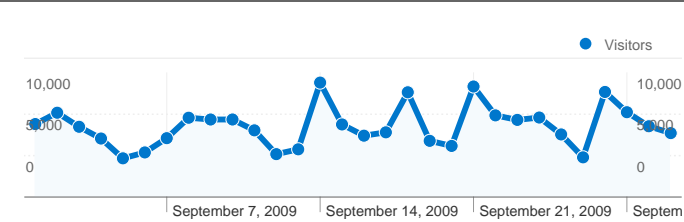

Site Usage

203,285 Visits

59.38% Bounce Rate

467,680 Pageviews

00:02:11 Avg. Time on Site

2.30 Pages/Visit

58.49% % New Visits

Visitors Overview

Visitors
134,952

Map Overlay world

Traffic Sources Overview

- Referring Sites
116,463.00 (57.29%)
- Direct Traffic
52,250.00 (25.70%)
- Search Engines
34,572.00 (17.01%)

Content Overview

| Pages | Pageviews | % Pageviews |
|-----------------------------|-----------|-------------|
| /live/boxes/ | 32,230 | 6.89% |
| /2009/03/sliding-boxes-and- | 25,689 | 5.49% |
| / | 25,503 | 5.45% |
| /2009/09/why-your-next- | 17,964 | 3.84% |
| /project/supersized/ | 16,192 | 3.46% |

Goals Overview

134,952 people visited this site

203,285 Visits

134,952 Absolute Unique Visitors

467,680 Pageviews

2.30 Average Pageviews

00:02:11 Time on Site

59.38% Bounce Rate

467,680 Pageviews

382,190 Unique Views

59.38% Bounce Rate

AdSense Performance

188,297 AdSense Page Impressions

\$134.63 AdSense Revenue

471,138 AdSense Unit Impressions

Top Content