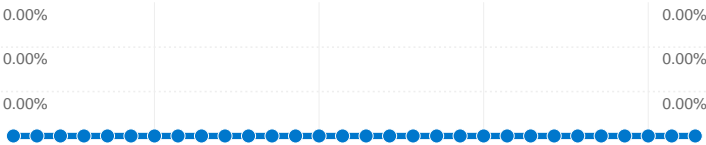

Top Traffic Sources

| Sources | Visits | % visits | Keywords | Visits | % visits |
|----------------------------|--------|----------|-------------------|--------|----------|
| (direct) ((none)) | 52,250 | 25.70% | montpellier danse | 1,490 | 4.31% |
| google (organic) | 33,502 | 16.48% | jquery menu | 436 | 1.26% |
| smashingmagazine.com | 9,517 | 4.68% | build internet | 353 | 1.02% |
| ajaxrain.com (referral) | 8,209 | 4.04% | band logos | 337 | 0.97% |
| stumbleupon.com (referral) | 8,065 | 3.97% | jquery navigation | 327 | 0.95% |

Visitors completed 0 goal conversions

0 conversions, Goal 1: RSS Subscribers

Goal Performance

Goal Conversion Rate

Goal Conversion Rate
0.00%

Total Goal Value

Total Goal Value
\$0.00

203,285 visits came from 189 countries/territories