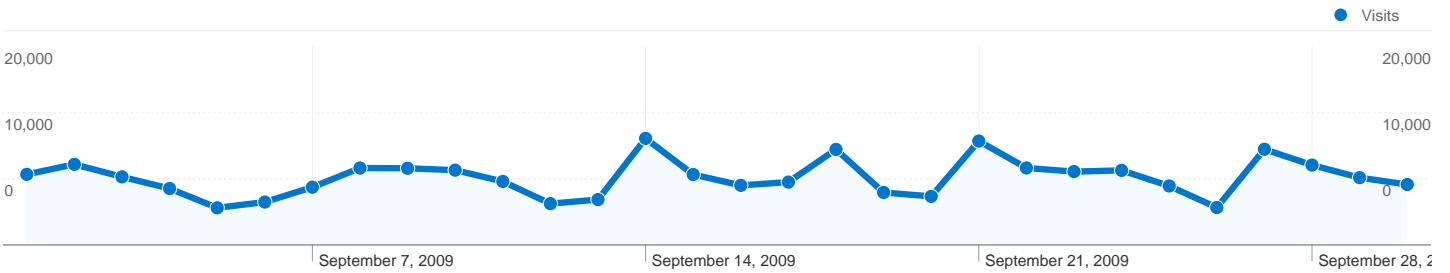

All traffic sources sent a total of 203,285 visits

25.70% Direct Traffic

57.29% Referring Sites

17.01% Search Engines

- **Referring Sites**
  116,463.00 (57.29%)
- **Direct Traffic**
  52,250.00 (25.70%)
- **Search Engines**
  34,572.00 (17.01%)

Top Traffic Sources

Sources	Visits	% visits	Keywords	Visits	% visits
(direct) ((none))	52,250	25.70%	montpellier danse	1,490	4.31%
google (organic)	33,502	16.48%	jquery menu	436	1.26%
smashingmagazine.com	9,517	4.68%	build internet	353	1.02%
ajaxrain.com (referral)	8,209	4.04%	band logos	337	0.97%
stumbleupon.com (referral)	8,065	3.97%	jquery navigation	327	0.95%