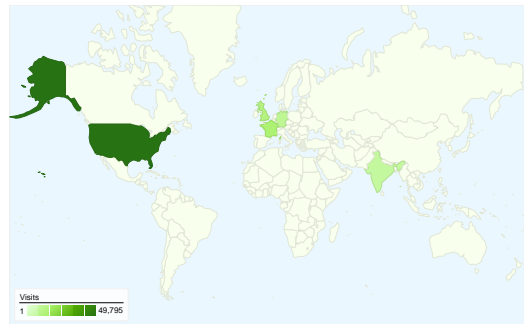

Site Usage

203,285 Visits

59.38% Bounce Rate

467,680 Pageviews

00:02:11 Avg. Time on Site

2.30 Pages/Visit

58.49% % New Visits

Visitors Overview

Visitors
134,952

Map Overlay world

Traffic Sources Overview

- Referring Sites
116,463.00 (57.29%)
- Direct Traffic
52,250.00 (25.70%)
- Search Engines
34,572.00 (17.01%)

Content Overview

| Pages | Pageviews | % Pageviews |
|-----------------------------|-----------|-------------|
| /live/boxes/ | 32,230 | 6.89% |
| /2009/03/sliding-boxes-and- | 25,689 | 5.49% |
| / | 25,503 | 5.45% |
| /2009/09/why-your-next- | 17,964 | 3.84% |
| /project/supersized/ | 16,192 | 3.46% |

All traffic sources sent a total of 203,285 visits

 25.70% Direct Traffic

 57.29% Referring Sites

 17.01% Search Engines

- **Referring Sites**
116,463.00 (57.29%)
- **Direct Traffic**
52,250.00 (25.70%)
- **Search Engines**
34,572.00 (17.01%)

Site Usage

| Country/Territory | Visits | Pages/Visit | Avg. Time on Site | % New Visits | Bounce Rate |
|-----------------------|---------------|-------------|-------------------|--------------|-------------|
| United States | 49,795 | 2.02 | 00:01:47 | 63.17% | 64.62% |
| France | 14,379 | 4.10 | 00:03:05 | 62.71% | 44.27% |
| United Kingdom | 12,589 | 2.10 | 00:01:59 | 60.23% | 59.77% |
| Germany | 9,484 | 2.39 | 00:02:09 | 55.35% | 56.40% |
| India | 7,987 | 2.25 | 00:02:49 | 70.40% | 58.90% |
| Japan | 7,257 | 1.81 | 00:01:16 | 59.23% | 61.39% |
| Brazil | 7,200 | 2.22 | 00:02:26 | 60.56% | 59.04% |
| Canada | 6,791 | 2.12 | 00:02:09 | 61.15% | 62.07% |
| Russia | 5,237 | 2.55 | 00:02:56 | 63.19% | 52.21% |