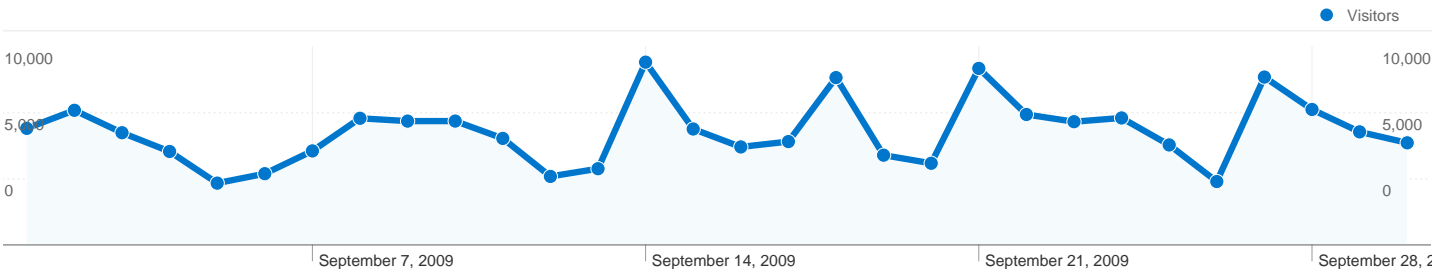

Site Usage

203,285 Visits

59.38% Bounce Rate

467,680 Pageviews

00:02:11 Avg. Time on Site

2.30 Pages/Visit

58.49% % New Visits

Visitors Overview

Visitors
134,952

Map Overlay world

Traffic Sources Overview

- Referring Sites
116,463.00 (57.29%)
- Direct Traffic
52,250.00 (25.70%)
- Search Engines
34,572.00 (17.01%)

Content Overview

| Pages | Pageviews | % Pageviews |
|-----------------------------|-----------|-------------|
| /live/boxes/ | 32,230 | 6.89% |
| /2009/03/sliding-boxes-and- | 25,689 | 5.49% |
| / | 25,503 | 5.45% |
| /2009/09/why-your-next- | 17,964 | 3.84% |
| /project/supersized/ | 16,192 | 3.46% |

Goals Overview

134,952 people visited this site

203,285 Visits

134,952 Absolute Unique Visitors

467,680 Pageviews

2.30 Average Pageviews

00:02:11 Time on Site

59.38% Bounce Rate

467,680 Pageviews

382,190 Unique Views

59.38% Bounce Rate

AdSense Performance

188,297 AdSense Page Impressions

\$134.63 AdSense Revenue

471,138 AdSense Unit Impressions

Top Content