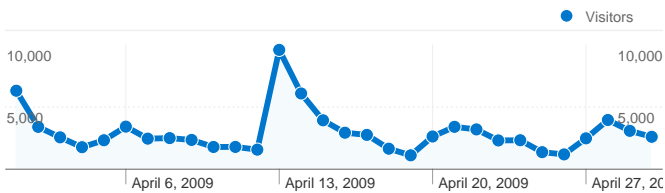

Site Usage

102,842 Visits

70.27% Bounce Rate

194,694 Pageviews

00:01:50 Avg. Time on Site

1.89 Pages/Visit

65.60% % New Visits

Map Overlay world

Visitors Overview

Visitors  
72,686

Traffic Sources Overview

**102,842 visits came from 171 countries/territories**

Site Usage						
Visits	Pages/Visit	Avg. Time on Site	% New Visits	Bounce Rate		
<b>102,842</b> % of Site Total: 100.00%	<b>1.89</b> Site Avg: 1.89 (0.00%)	<b>00:01:50</b> Site Avg: 00:01:50 (0.00%)	<b>67.78%</b> Site Avg: 65.60% (3.33%)	<b>70.27%</b> Site Avg: 70.27% (0.00%)		
Country/Territory	Visits	Pages/Visit	Avg. Time on Site	% New Visits	Bounce Rate	
United States	<b>33,666</b>	1.91	00:01:43	70.10%	70.00%	
United Kingdom	<b>6,456</b>	1.93	00:01:56	67.07%	69.35%	
Germany	<b>4,558</b>	1.85	00:01:34	63.87%	72.31%	
Canada	<b>4,482</b>	1.85	00:01:35	69.77%	68.83%	
Japan	<b>3,622</b>	1.46	00:01:06	72.56%	75.15%	
France	<b>3,504</b>	2.05	00:01:52	66.21%	68.29%	
India	<b>3,002</b>	1.85	00:02:18	79.88%	68.89%	
Spain	<b>2,901</b>	1.81	00:01:28	67.74%	75.25%	
Brazil	<b>2,572</b>	1.98	00:02:12	67.73%	68.35%	

## Top Traffic Sources

Sources	Visits	% visits	Keywords	Visits	% visits
(direct) ((none))	23,055	22.42%	jquery navigation	306	2.25%
google (organic)	13,323	12.95%	jquery slideshow	155	1.14%
digg.com (referral)	8,849	8.60%	jquery navigation menu	125	0.92%
ajaxrain.com (referral)	4,284	4.17%	slideshow jquery	97	0.71%
stumbleupon.com (referral)	3,997	3.89%	jquery animate	85	0.62%

**72,686 people visited this site**

**102,842 Visits**

**72,686 Absolute Unique Visitors**

**194,694 Pageviews**

**1.89 Average Pageviews**

**00:01:50 Time on Site**

**70.27% Bounce Rate**

**65.60% New Visits**