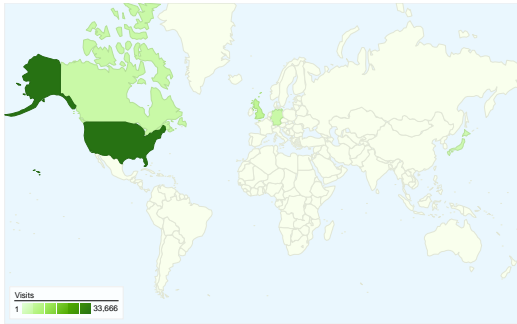

Site Usage

102,842 Visits

70.27% Bounce Rate

194,694 Pageviews

00:01:50 Avg. Time on Site

1.89 Pages/Visit

65.60% % New Visits

Map Overlay world

Visitors Overview

Visitors  
72,686

Traffic Sources Overview

**102,842 visits came from 171 countries/territories**

Site Usage						
Visits	Pages/Visit	Avg. Time on Site	% New Visits	Bounce Rate		
<b>102,842</b> % of Site Total: 100.00%	<b>1.89</b> Site Avg: 1.89 (0.00%)	<b>00:01:50</b> Site Avg: 00:01:50 (0.00%)	<b>67.78%</b> Site Avg: 65.60% (3.33%)	<b>70.27%</b> Site Avg: 70.27% (0.00%)		
Country/Territory	Visits	Pages/Visit	Avg. Time on Site	% New Visits	Bounce Rate	
United States	<b>33,666</b>	1.91	00:01:43	70.10%	70.00%	
United Kingdom	<b>6,456</b>	1.93	00:01:56	67.07%	69.35%	
Germany	<b>4,558</b>	1.85	00:01:34	63.87%	72.31%	
Canada	<b>4,482</b>	1.85	00:01:35	69.77%	68.83%	
Japan	<b>3,622</b>	1.46	00:01:06	72.56%	75.15%	
France	<b>3,504</b>	2.05	00:01:52	66.21%	68.29%	
India	<b>3,002</b>	1.85	00:02:18	79.88%	68.89%	
Spain	<b>2,901</b>	1.81	00:01:28	67.74%	75.25%	
Brazil	<b>2,572</b>	1.98	00:02:12	67.73%	68.35%	

All traffic sources sent a total of 102,842 visits

 22.42% Direct Traffic

 64.34% Referring Sites

 13.25% Search Engines

- **Referring Sites**  
66,165.00 (64.34%)
- **Direct Traffic**  
23,055.00 (22.42%)
- **Search Engines**  
13,622.00 (13.25%)

## Top Traffic Sources

Sources	Visits	% visits	Keywords	Visits	% visits
(direct) ((none))	23,055	22.42%	jquery navigation	306	2.25%
google (organic)	13,323	12.95%	jquery slideshow	155	1.14%
digg.com (referral)	8,849	8.60%	jquery navigation menu	125	0.92%
ajaxrain.com (referral)	4,284	4.17%	slideshow jquery	97	0.71%
stumbleupon.com (referral)	3,997	3.89%	jquery animate	85	0.62%