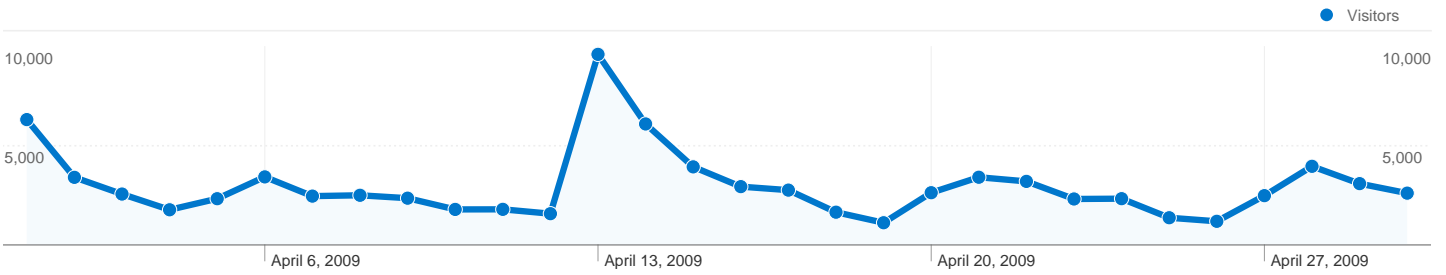

All traffic sources sent a total of 102,842 visits

 22.42% Direct Traffic

 64.34% Referring Sites

 13.25% Search Engines

- **Referring Sites**  
66,165.00 (64.34%)
- **Direct Traffic**  
23,055.00 (22.42%)
- **Search Engines**  
13,622.00 (13.25%)

## Top Traffic Sources

Sources	Visits	% visits	Keywords	Visits	% visits
(direct) ((none))	23,055	22.42%	jquery navigation	306	2.25%
google (organic)	13,323	12.95%	jquery slideshow	155	1.14%
digg.com (referral)	8,849	8.60%	jquery navigation menu	125	0.92%
ajaxrain.com (referral)	4,284	4.17%	slideshow jquery	97	0.71%
stumbleupon.com (referral)	3,997	3.89%	jquery animate	85	0.62%

**72,686 people visited this site**

**102,842 Visits**

**72,686 Absolute Unique Visitors**

**194,694 Pageviews**

**1.89 Average Pageviews**

**00:01:50 Time on Site**

**70.27% Bounce Rate**

**65.60% New Visits**