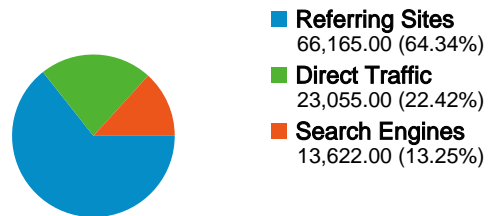

Content Overview

Pages	Pageviews	% Pageviews
/2009/03/sliding-boxes-and-	35,984	18.48%
/live/boxes/	30,401	15.61%
/	15,276	7.85%
/2009/02/supersized-full-	9,546	4.90%
/2009/01/how-to-make-a-	7,552	3.88%

Visitors Overview

Visitors  
72,686

Traffic Sources Overview

**102,842 visits came from 171 countries/territories**

Site Usage						
Visits	Pages/Visit	Avg. Time on Site	% New Visits	Bounce Rate		
<b>102,842</b> % of Site Total: 100.00%	<b>1.89</b> Site Avg: 1.89 (0.00%)	<b>00:01:50</b> Site Avg: 00:01:50 (0.00%)	<b>67.78%</b> Site Avg: 65.60% (3.33%)	<b>70.27%</b> Site Avg: 70.27% (0.00%)		
Country/Territory	Visits	Pages/Visit	Avg. Time on Site	% New Visits	Bounce Rate	
United States	<b>33,666</b>	1.91	00:01:43	70.10%	70.00%	
United Kingdom	<b>6,456</b>	1.93	00:01:56	67.07%	69.35%	
Germany	<b>4,558</b>	1.85	00:01:34	63.87%	72.31%	
Canada	<b>4,482</b>	1.85	00:01:35	69.77%	68.83%	
Japan	<b>3,622</b>	1.46	00:01:06	72.56%	75.15%	
France	<b>3,504</b>	2.05	00:01:52	66.21%	68.29%	
India	<b>3,002</b>	1.85	00:02:18	79.88%	68.89%	
Spain	<b>2,901</b>	1.81	00:01:28	67.74%	75.25%	
Brazil	<b>2,572</b>	1.98	00:02:12	67.73%	68.35%	

All traffic sources sent a total of 102,842 visits

 22.42% Direct Traffic

 64.34% Referring Sites

 13.25% Search Engines

- **Referring Sites**  
66,165.00 (64.34%)
- **Direct Traffic**  
23,055.00 (22.42%)
- **Search Engines**  
13,622.00 (13.25%)

## Top Traffic Sources

Sources	Visits	% visits	Keywords	Visits	% visits
(direct) ((none))	23,055	22.42%	jquery navigation	306	2.25%
google (organic)	13,323	12.95%	jquery slideshow	155	1.14%
digg.com (referral)	8,849	8.60%	jquery navigation menu	125	0.92%
ajaxrain.com (referral)	4,284	4.17%	slideshow jquery	97	0.71%
stumbleupon.com (referral)	3,997	3.89%	jquery animate	85	0.62%