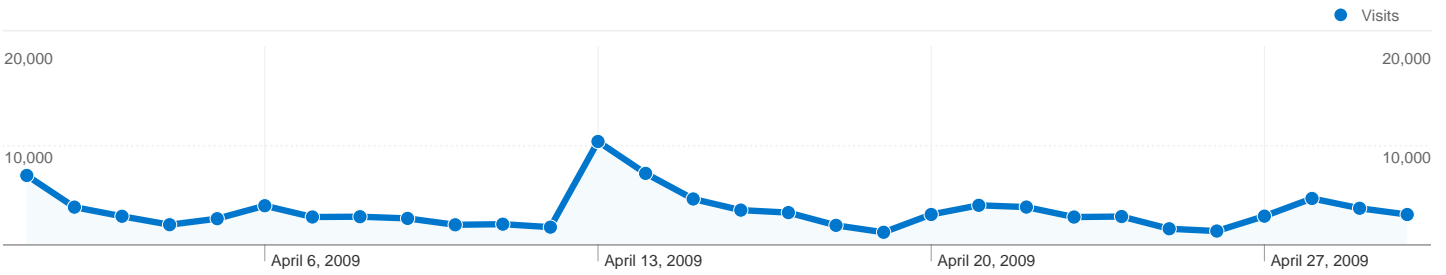

All traffic sources sent a total of 102,842 visits

22.42% Direct Traffic

64.34% Referring Sites

13.25% Search Engines

- **Referring Sites**
  66,165.00 (64.34%)
- **Direct Traffic**
  23,055.00 (22.42%)
- **Search Engines**
  13,622.00 (13.25%)

Top Traffic Sources

Sources	Visits	% visits	Keywords	Visits	% visits
(direct) ((none))	23,055	22.42%	jquery navigation	306	2.25%
google (organic)	13,323	12.95%	jquery slideshow	155	1.14%
digg.com (referral)	8,849	8.60%	jquery navigation menu	125	0.92%
ajaxrain.com (referral)	4,284	4.17%	slideshow jquery	97	0.71%
stumbleupon.com (referral)	3,997	3.89%	jquery animate	85	0.62%