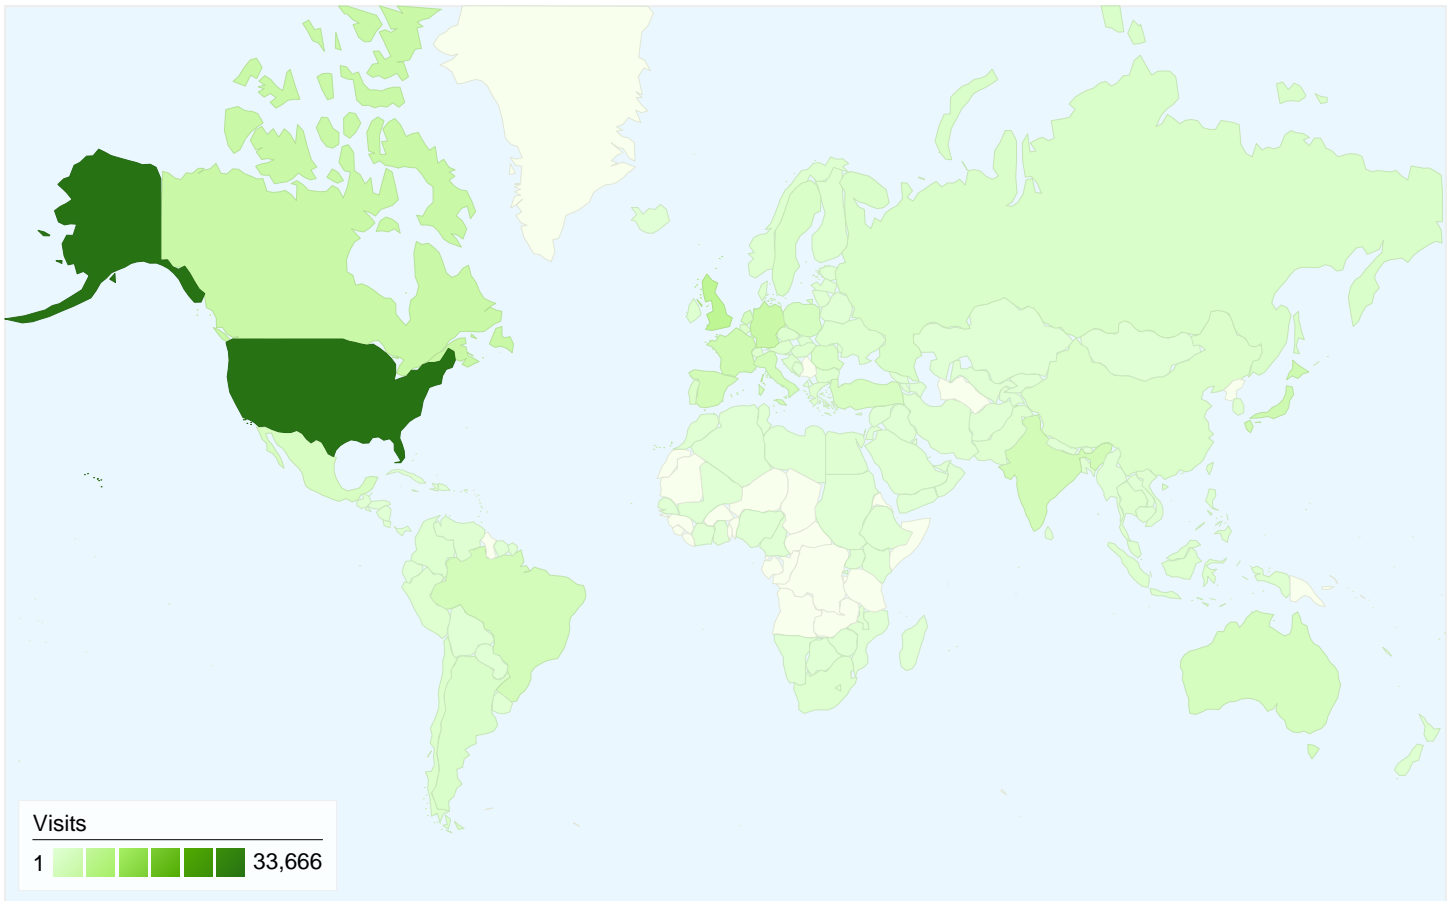

Site Usage

102,842 Visits

70.27% Bounce Rate

194,694 Pageviews

00:01:50 Avg. Time on Site

1.89 Pages/Visit

65.60% % New Visits

Map Overlay world

Visitors Overview

Visitors  
72,686

Traffic Sources Overview

**102,842 visits came from 171 countries/territories**

Site Usage						
Visits	Pages/Visit	Avg. Time on Site	% New Visits	Bounce Rate		
<b>102,842</b> % of Site Total: 100.00%	<b>1.89</b> Site Avg: 1.89 (0.00%)	<b>00:01:50</b> Site Avg: 00:01:50 (0.00%)	<b>67.78%</b> Site Avg: 65.60% (3.33%)	<b>70.27%</b> Site Avg: 70.27% (0.00%)		
Country/Territory	Visits	Pages/Visit	Avg. Time on Site	% New Visits	Bounce Rate	
United States	<b>33,666</b>	1.91	00:01:43	70.10%	70.00%	
United Kingdom	<b>6,456</b>	1.93	00:01:56	67.07%	69.35%	
Germany	<b>4,558</b>	1.85	00:01:34	63.87%	72.31%	
Canada	<b>4,482</b>	1.85	00:01:35	69.77%	68.83%	
Japan	<b>3,622</b>	1.46	00:01:06	72.56%	75.15%	
France	<b>3,504</b>	2.05	00:01:52	66.21%	68.29%	
India	<b>3,002</b>	1.85	00:02:18	79.88%	68.89%	
Spain	<b>2,901</b>	1.81	00:01:28	67.74%	75.25%	
Brazil	<b>2,572</b>	1.98	00:02:12	67.73%	68.35%	

All traffic sources sent a total of 102,842 visits

 22.42% Direct Traffic

 64.34% Referring Sites

 13.25% Search Engines

- **Referring Sites**  
66,165.00 (64.34%)
- **Direct Traffic**  
23,055.00 (22.42%)
- **Search Engines**  
13,622.00 (13.25%)

## Top Traffic Sources

Sources	Visits	% visits	Keywords	Visits	% visits
(direct) ((none))	23,055	22.42%	jquery navigation	306	2.25%
google (organic)	13,323	12.95%	jquery slideshow	155	1.14%
digg.com (referral)	8,849	8.60%	jquery navigation menu	125	0.92%
ajaxrain.com (referral)	4,284	4.17%	slideshow jquery	97	0.71%
stumbleupon.com (referral)	3,997	3.89%	jquery animate	85	0.62%