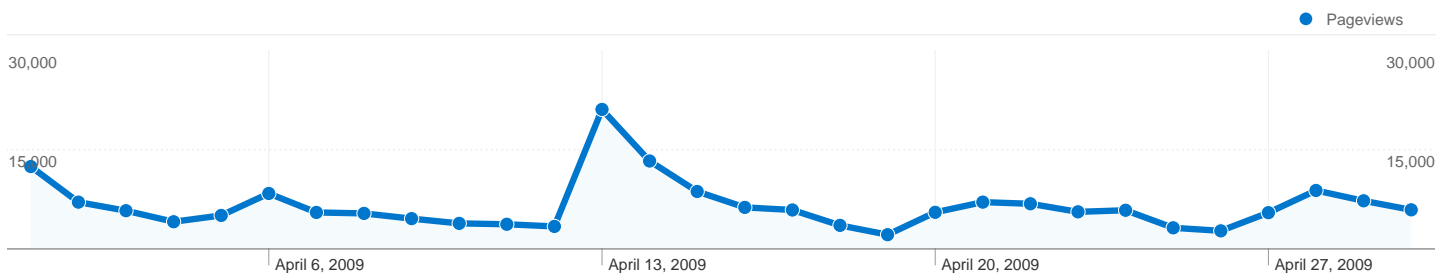

Site Usage

102,842 Visits

70.27% Bounce Rate

194,694 Pageviews

00:01:50 Avg. Time on Site

1.89 Pages/Visit

65.60% % New Visits

Map Overlay world

Visitors Overview

Visitors  
72,686

Traffic Sources Overview

**102,842 visits came from 171 countries/territories**

Site Usage						
Visits	Pages/Visit	Avg. Time on Site	% New Visits	Bounce Rate		
<b>102,842</b> % of Site Total: 100.00%	<b>1.89</b> Site Avg: 1.89 (0.00%)	<b>00:01:50</b> Site Avg: 00:01:50 (0.00%)	<b>67.78%</b> Site Avg: 65.60% (3.33%)	<b>70.27%</b> Site Avg: 70.27% (0.00%)		
Country/Territory	Visits	Pages/Visit	Avg. Time on Site	% New Visits	Bounce Rate	
United States	<b>33,666</b>	1.91	00:01:43	70.10%	70.00%	
United Kingdom	<b>6,456</b>	1.93	00:01:56	67.07%	69.35%	
Germany	<b>4,558</b>	1.85	00:01:34	63.87%	72.31%	
Canada	<b>4,482</b>	1.85	00:01:35	69.77%	68.83%	
Japan	<b>3,622</b>	1.46	00:01:06	72.56%	75.15%	
France	<b>3,504</b>	2.05	00:01:52	66.21%	68.29%	
India	<b>3,002</b>	1.85	00:02:18	79.88%	68.89%	
Spain	<b>2,901</b>	1.81	00:01:28	67.74%	75.25%	
Brazil	<b>2,572</b>	1.98	00:02:12	67.73%	68.35%	

Italy	2,511	1.88	00:01:48	64.40%	69.93%
					1 - 10 of 171

Pages on this site were viewed a total of 194,694 times

194,694 Pageviews

165,548 Unique Views

70.27% Bounce Rate

**72,686 people visited this site**

**102,842 Visits**

**72,686 Absolute Unique Visitors**

**194,694 Pageviews**

**1.89 Average Pageviews**

**00:01:50 Time on Site**

**70.27% Bounce Rate**

**65.60% New Visits**