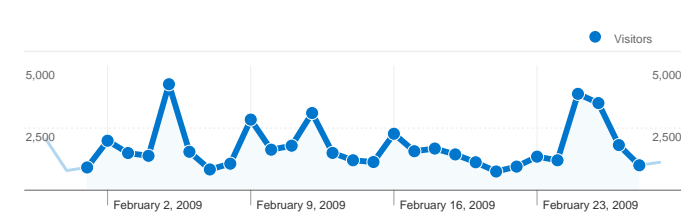

Site Usage

54,572 Visits

75.87% Bounce Rate

90,064 Pageviews

00:01:29 Avg. Time on Site

1.65 Pages/Visit

74.54% % New Visits

Map Overlay world

Visitors Overview

Visitors
42,699

Traffic Sources Overview

54,572 visits came from 159 countries/territories

Site Usage

Visits	Pages/Visit	Avg. Time on Site	% New Visits	Bounce Rate	
54,572 % of Site Total: 100.00%	1.65 Site Avg: 1.65 (0.00%)	00:01:29 Site Avg: 00:01:29 (0.00%)	75.07% Site Avg: 74.54% (0.70%)	75.87% Site Avg: 75.87% (0.00%)	
Country/Territory	Visits	Pages/Visit	Avg. Time on Site	% New Visits	Bounce Rate
United States	17,116	1.66	00:01:23	76.48%	75.57%
United Kingdom	3,774	1.58	00:01:27	75.86%	77.03%
Germany	3,132	1.67	00:01:14	78.38%	75.99%
Canada	2,323	1.57	00:01:16	80.07%	75.76%
France	2,016	1.82	00:01:31	78.12%	72.92%
Japan	1,807	1.38	00:00:57	78.36%	77.75%
India	1,733	1.66	00:01:59	79.17%	76.00%
Netherlands	1,494	1.71	00:01:27	74.77%	73.83%
Italy	1,492	1.57	00:01:14	73.53%	75.20%
Spain	1,280	1.52	00:01:16	69.92%	79.06%

Pages on this site were viewed a total of 90,064 times

 **90,064** Pageviews

 **75,698** Unique Views

 **75.87%** Bounce Rate

AdSense Performance

 **27,915** AdSense Page Impressions

 **\$16.77** AdSense Revenue

42,699 people visited this site

54,572 Visits

42,699 Absolute Unique Visitors

90,064 Pageviews

1.65 Average Pageviews

00:01:29 Time on Site

75.87% Bounce Rate

74.54% New Visits