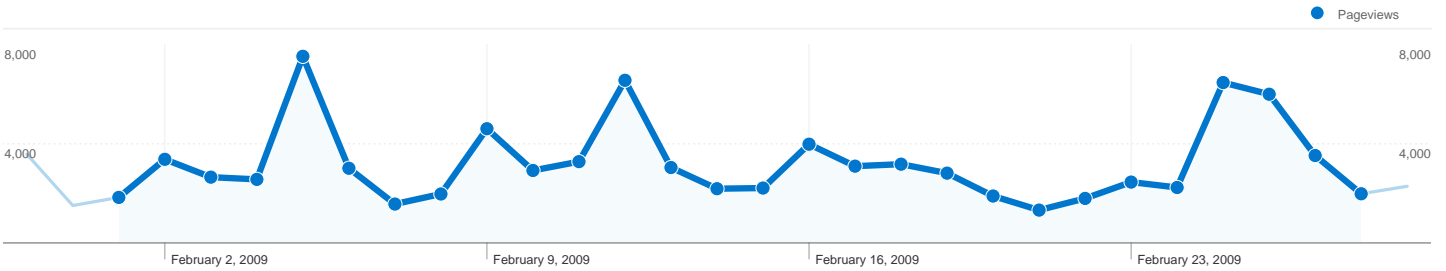

Site Usage

54,572 Visits

75.87% Bounce Rate

90,064 Pageviews

00:01:29 Avg. Time on Site

1.65 Pages/Visit

74.54% % New Visits

Map Overlay world

Visitors Overview

Visitors
42,699

Traffic Sources Overview

54,572 visits came from 159 countries/territories

Site Usage

Visits	Pages/Visit	Avg. Time on Site	% New Visits	Bounce Rate	
54,572 % of Site Total: 100.00%	1.65 Site Avg: 1.65 (0.00%)	00:01:29 Site Avg: 00:01:29 (0.00%)	75.07% Site Avg: 74.54% (0.70%)	75.87% Site Avg: 75.87% (0.00%)	
Country/Territory	Visits	Pages/Visit	Avg. Time on Site	% New Visits	Bounce Rate
United States	17,116	1.66	00:01:23	76.48%	75.57%
United Kingdom	3,774	1.58	00:01:27	75.86%	77.03%
Germany	3,132	1.67	00:01:14	78.38%	75.99%
Canada	2,323	1.57	00:01:16	80.07%	75.76%
France	2,016	1.82	00:01:31	78.12%	72.92%
Japan	1,807	1.38	00:00:57	78.36%	77.75%
India	1,733	1.66	00:01:59	79.17%	76.00%
Netherlands	1,494	1.71	00:01:27	74.77%	73.83%
Italy	1,492	1.57	00:01:14	73.53%	75.20%
Spain	1,280	1.52	00:01:16	69.92%	79.06%

Pages on this site were viewed a total of 90,064 times

 **90,064** Pageviews

 **75,698** Unique Views

 **75.87%** Bounce Rate

AdSense Performance

 **27,915** AdSense Page Impressions

 **\$16.77** AdSense Revenue

42,699 people visited this site

54,572 Visits

42,699 Absolute Unique Visitors

90,064 Pageviews

1.65 Average Pageviews

00:01:29 Time on Site

75.87% Bounce Rate

74.54% New Visits