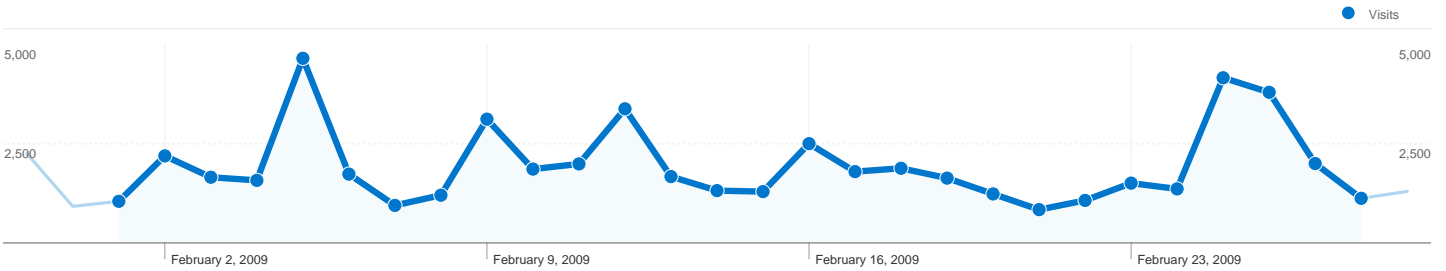

Visitors Overview

Visitors
42,699

Traffic Sources Overview

54,572 visits came from 159 countries/territories

Site Usage

Visits	Pages/Visit	Avg. Time on Site	% New Visits	Bounce Rate	
54,572 % of Site Total: 100.00%	1.65 Site Avg: 1.65 (0.00%)	00:01:29 Site Avg: 00:01:29 (0.00%)	75.07% Site Avg: 74.54% (0.70%)	75.87% Site Avg: 75.87% (0.00%)	
Country/Territory	Visits	Pages/Visit	Avg. Time on Site	% New Visits	Bounce Rate
United States	17,116	1.66	00:01:23	76.48%	75.57%
United Kingdom	3,774	1.58	00:01:27	75.86%	77.03%
Germany	3,132	1.67	00:01:14	78.38%	75.99%
Canada	2,323	1.57	00:01:16	80.07%	75.76%
France	2,016	1.82	00:01:31	78.12%	72.92%
Japan	1,807	1.38	00:00:57	78.36%	77.75%
India	1,733	1.66	00:01:59	79.17%	76.00%
Netherlands	1,494	1.71	00:01:27	74.77%	73.83%
Italy	1,492	1.57	00:01:14	73.53%	75.20%
Spain	1,280	1.52	00:01:16	69.92%	79.06%

Pages on this site were viewed a total of 90,064 times

 **90,064** Pageviews

 **75,698** Unique Views

 **75.87%** Bounce Rate

AdSense Performance

 **27,915** AdSense Page Impressions

 **\$16.77** AdSense Revenue

 **80,482** AdSense Unit Impressions

Top Content

Pages	Pageviews	% Pageviews
/2009/02/supersized-full-screen-backgroundslideshow-jquery-	19,534	21.69%
/2009/02/how-to-make-an-impressive-animated-landscape-	6,968	7.74%
/2009/01/how-to-make-a-smooth-animated-menu-with-jquery/	6,188	6.87%
/2009/01/8-sites-with-excellent-jquery-navigation/	6,188	6.87%
/	5,577	6.19%

42,699 people visited this site

54,572 Visits

42,699 Absolute Unique Visitors

90,064 Pageviews

1.65 Average Pageviews

00:01:29 Time on Site

75.87% Bounce Rate

74.54% New Visits