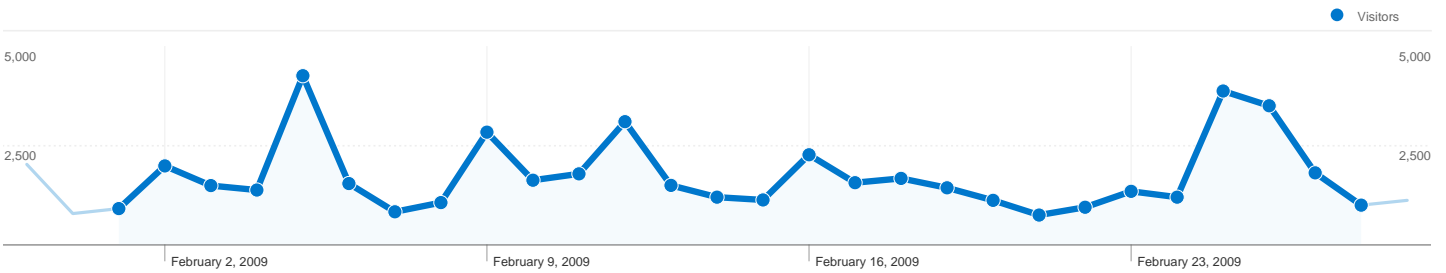

Visitors Overview

Visitors
42,699

Traffic Sources Overview

54,572 visits came from 159 countries/territories

Site Usage

Visits	Pages/Visit	Avg. Time on Site	% New Visits	Bounce Rate	
54,572 % of Site Total: 100.00%	1.65 Site Avg: 1.65 (0.00%)	00:01:29 Site Avg: 00:01:29 (0.00%)	75.07% Site Avg: 74.54% (0.70%)	75.87% Site Avg: 75.87% (0.00%)	
Country/Territory	Visits	Pages/Visit	Avg. Time on Site	% New Visits	Bounce Rate
United States	17,116	1.66	00:01:23	76.48%	75.57%
United Kingdom	3,774	1.58	00:01:27	75.86%	77.03%
Germany	3,132	1.67	00:01:14	78.38%	75.99%
Canada	2,323	1.57	00:01:16	80.07%	75.76%
France	2,016	1.82	00:01:31	78.12%	72.92%
Japan	1,807	1.38	00:00:57	78.36%	77.75%
India	1,733	1.66	00:01:59	79.17%	76.00%
Netherlands	1,494	1.71	00:01:27	74.77%	73.83%
Italy	1,492	1.57	00:01:14	73.53%	75.20%
Spain	1,280	1.52	00:01:16	69.92%	79.06%

Pages on this site were viewed a total of 90,064 times

 **90,064** Pageviews

 **75,698** Unique Views

 **75.87%** Bounce Rate

AdSense Performance

 **27,915** AdSense Page Impressions

 **\$16.77** AdSense Revenue

All traffic sources sent a total of 54,572 visits

 21.38% Direct Traffic

 60.29% Referring Sites

 18.33% Search Engines

- **Referring Sites**
32,901.00 (60.29%)
- **Direct Traffic**
11,670.00 (21.38%)
- **Search Engines**
10,001.00 (18.33%)

42,699 people visited this site

54,572 Visits

42,699 Absolute Unique Visitors

90,064 Pageviews

1.65 Average Pageviews

00:01:29 Time on Site

75.87% Bounce Rate

74.54% New Visits