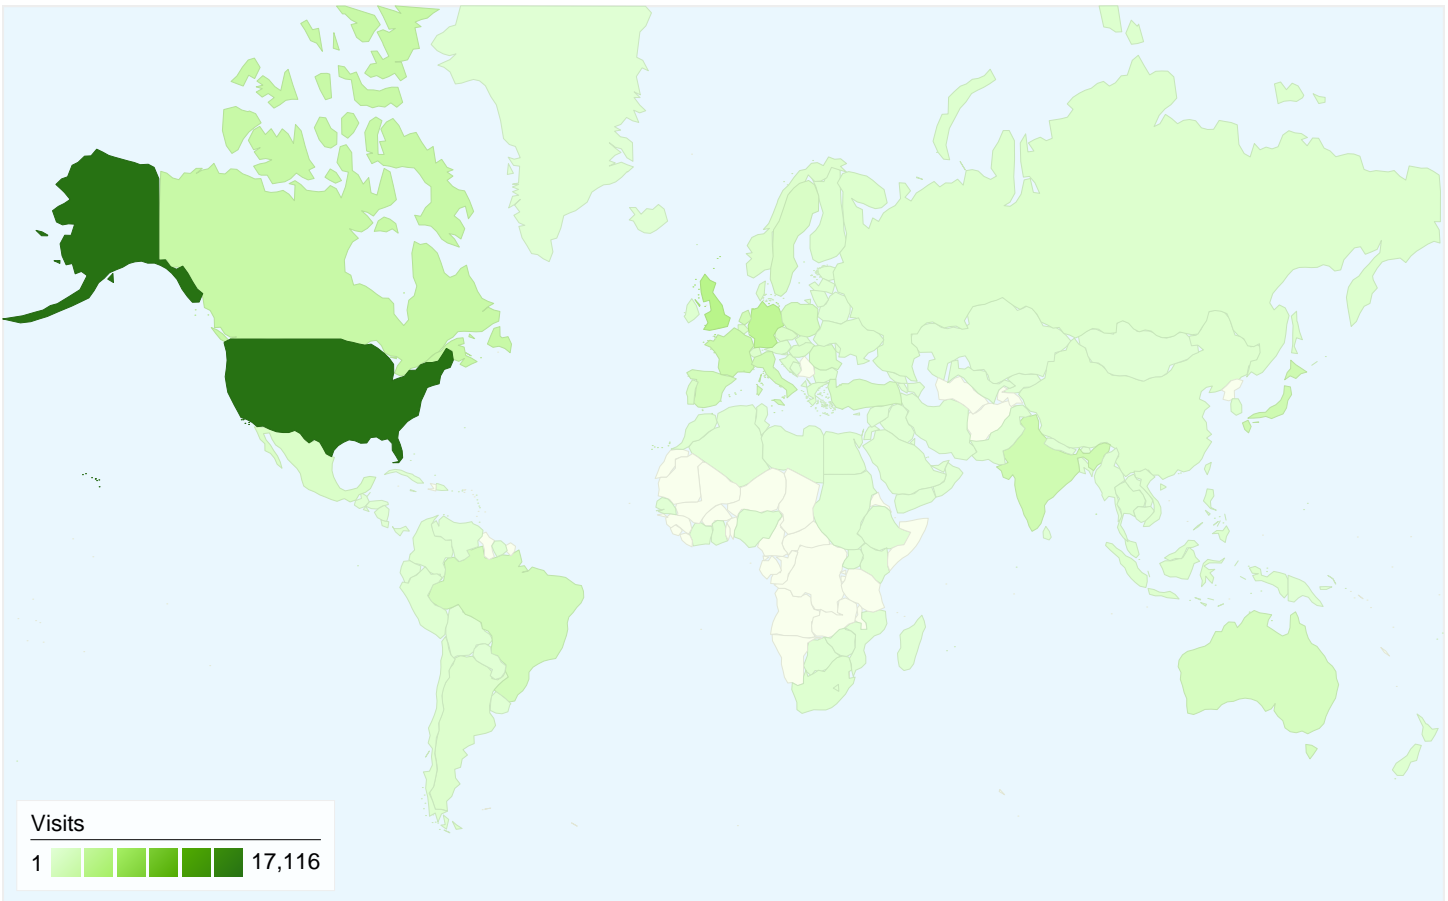

Site Usage

54,572 Visits

75.87% Bounce Rate

90,064 Pageviews

00:01:29 Avg. Time on Site

1.65 Pages/Visit

74.54% % New Visits

Map Overlay world

Visitors Overview

Visitors
42,699

Traffic Sources Overview

54,572 visits came from 159 countries/territories

Site Usage

Visits	Pages/Visit	Avg. Time on Site	% New Visits	Bounce Rate	
54,572 % of Site Total: 100.00%	1.65 Site Avg: 1.65 (0.00%)	00:01:29 Site Avg: 00:01:29 (0.00%)	75.07% Site Avg: 74.54% (0.70%)	75.87% Site Avg: 75.87% (0.00%)	
Country/Territory	Visits	Pages/Visit	Avg. Time on Site	% New Visits	Bounce Rate
United States	17,116	1.66	00:01:23	76.48%	75.57%
United Kingdom	3,774	1.58	00:01:27	75.86%	77.03%
Germany	3,132	1.67	00:01:14	78.38%	75.99%
Canada	2,323	1.57	00:01:16	80.07%	75.76%
France	2,016	1.82	00:01:31	78.12%	72.92%
Japan	1,807	1.38	00:00:57	78.36%	77.75%
India	1,733	1.66	00:01:59	79.17%	76.00%
Netherlands	1,494	1.71	00:01:27	74.77%	73.83%
Italy	1,492	1.57	00:01:14	73.53%	75.20%
Spain	1,280	1.52	00:01:16	69.92%	79.06%

All traffic sources sent a total of 54,572 visits

 21.38% Direct Traffic

 60.29% Referring Sites

 18.33% Search Engines

- **Referring Sites**
32,901.00 (60.29%)
- **Direct Traffic**
11,670.00 (21.38%)
- **Search Engines**
10,001.00 (18.33%)

Top Traffic Sources

Sources	Visits	% visits	Keywords	Visits	% visits
(direct) ((none))	11,670	21.38%	jquery navigation	247	2.47%
google (organic)	9,818	17.99%	jquery slideshow	184	1.84%
cssglobe.com (referral)	4,187	7.67%	buildinternet	68	0.68%
delicious.com (referral)	2,889	5.29%	flex xml	60	0.60%
webappers.com (referral)	2,165	3.97%	flex 3 xml	57	0.57%