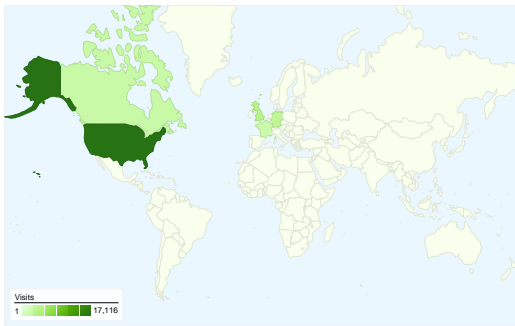

Site Usage

54,572 Visits

75.87% Bounce Rate

90,064 Pageviews

00:01:29 Avg. Time on Site

1.65 Pages/Visit

74.54% % New Visits

Map Overlay world

Visitors Overview

Visitors
42,699

Traffic Sources Overview

54,572 visits came from 159 countries/territories

Site Usage

Visits	Pages/Visit	Avg. Time on Site	% New Visits	Bounce Rate	
54,572 % of Site Total: 100.00%	1.65 Site Avg: 1.65 (0.00%)	00:01:29 Site Avg: 00:01:29 (0.00%)	75.07% Site Avg: 74.54% (0.70%)	75.87% Site Avg: 75.87% (0.00%)	
Country/Territory	Visits	Pages/Visit	Avg. Time on Site	% New Visits	Bounce Rate
United States	17,116	1.66	00:01:23	76.48%	75.57%
United Kingdom	3,774	1.58	00:01:27	75.86%	77.03%
Germany	3,132	1.67	00:01:14	78.38%	75.99%
Canada	2,323	1.57	00:01:16	80.07%	75.76%
France	2,016	1.82	00:01:31	78.12%	72.92%
Japan	1,807	1.38	00:00:57	78.36%	77.75%
India	1,733	1.66	00:01:59	79.17%	76.00%
Netherlands	1,494	1.71	00:01:27	74.77%	73.83%
Italy	1,492	1.57	00:01:14	73.53%	75.20%
Spain	1,280	1.52	00:01:16	69.92%	79.06%

All traffic sources sent a total of 54,572 visits

 21.38% Direct Traffic

 60.29% Referring Sites

 18.33% Search Engines

- **Referring Sites**
32,901.00 (60.29%)
- **Direct Traffic**
11,670.00 (21.38%)
- **Search Engines**
10,001.00 (18.33%)

42,699 people visited this site

54,572 Visits

42,699 Absolute Unique Visitors

90,064 Pageviews

1.65 Average Pageviews

00:01:29 Time on Site

75.87% Bounce Rate

74.54% New Visits