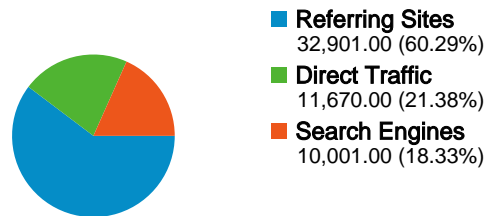

Visitors Overview

Visitors
42,699

Traffic Sources Overview

54,572 visits came from 159 countries/territories

Site Usage

Visits	Pages/Visit	Avg. Time on Site	% New Visits	Bounce Rate	
54,572 % of Site Total: 100.00%	1.65 Site Avg: 1.65 (0.00%)	00:01:29 Site Avg: 00:01:29 (0.00%)	75.07% Site Avg: 74.54% (0.70%)	75.87% Site Avg: 75.87% (0.00%)	
Country/Territory	Visits	Pages/Visit	Avg. Time on Site	% New Visits	Bounce Rate
United States	17,116	1.66	00:01:23	76.48%	75.57%
United Kingdom	3,774	1.58	00:01:27	75.86%	77.03%
Germany	3,132	1.67	00:01:14	78.38%	75.99%
Canada	2,323	1.57	00:01:16	80.07%	75.76%
France	2,016	1.82	00:01:31	78.12%	72.92%
Japan	1,807	1.38	00:00:57	78.36%	77.75%
India	1,733	1.66	00:01:59	79.17%	76.00%
Netherlands	1,494	1.71	00:01:27	74.77%	73.83%
Italy	1,492	1.57	00:01:14	73.53%	75.20%
Spain	1,280	1.52	00:01:16	69.92%	79.06%

All traffic sources sent a total of 54,572 visits

 21.38% Direct Traffic

 60.29% Referring Sites

 18.33% Search Engines

- **Referring Sites**
32,901.00 (60.29%)
- **Direct Traffic**
11,670.00 (21.38%)
- **Search Engines**
10,001.00 (18.33%)

Top Traffic Sources

Sources	Visits	% visits	Keywords	Visits	% visits
(direct) ((none))	11,670	21.38%	jquery navigation	247	2.47%
google (organic)	9,818	17.99%	jquery slideshow	184	1.84%
cssglobe.com (referral)	4,187	7.67%	buildinternet	68	0.68%
delicious.com (referral)	2,889	5.29%	flex xml	60	0.60%
webappers.com (referral)	2,165	3.97%	flex 3 xml	57	0.57%

42,699 people visited this site

54,572 Visits

42,699 Absolute Unique Visitors

90,064 Pageviews

1.65 Average Pageviews

00:01:29 Time on Site

75.87% Bounce Rate

74.54% New Visits